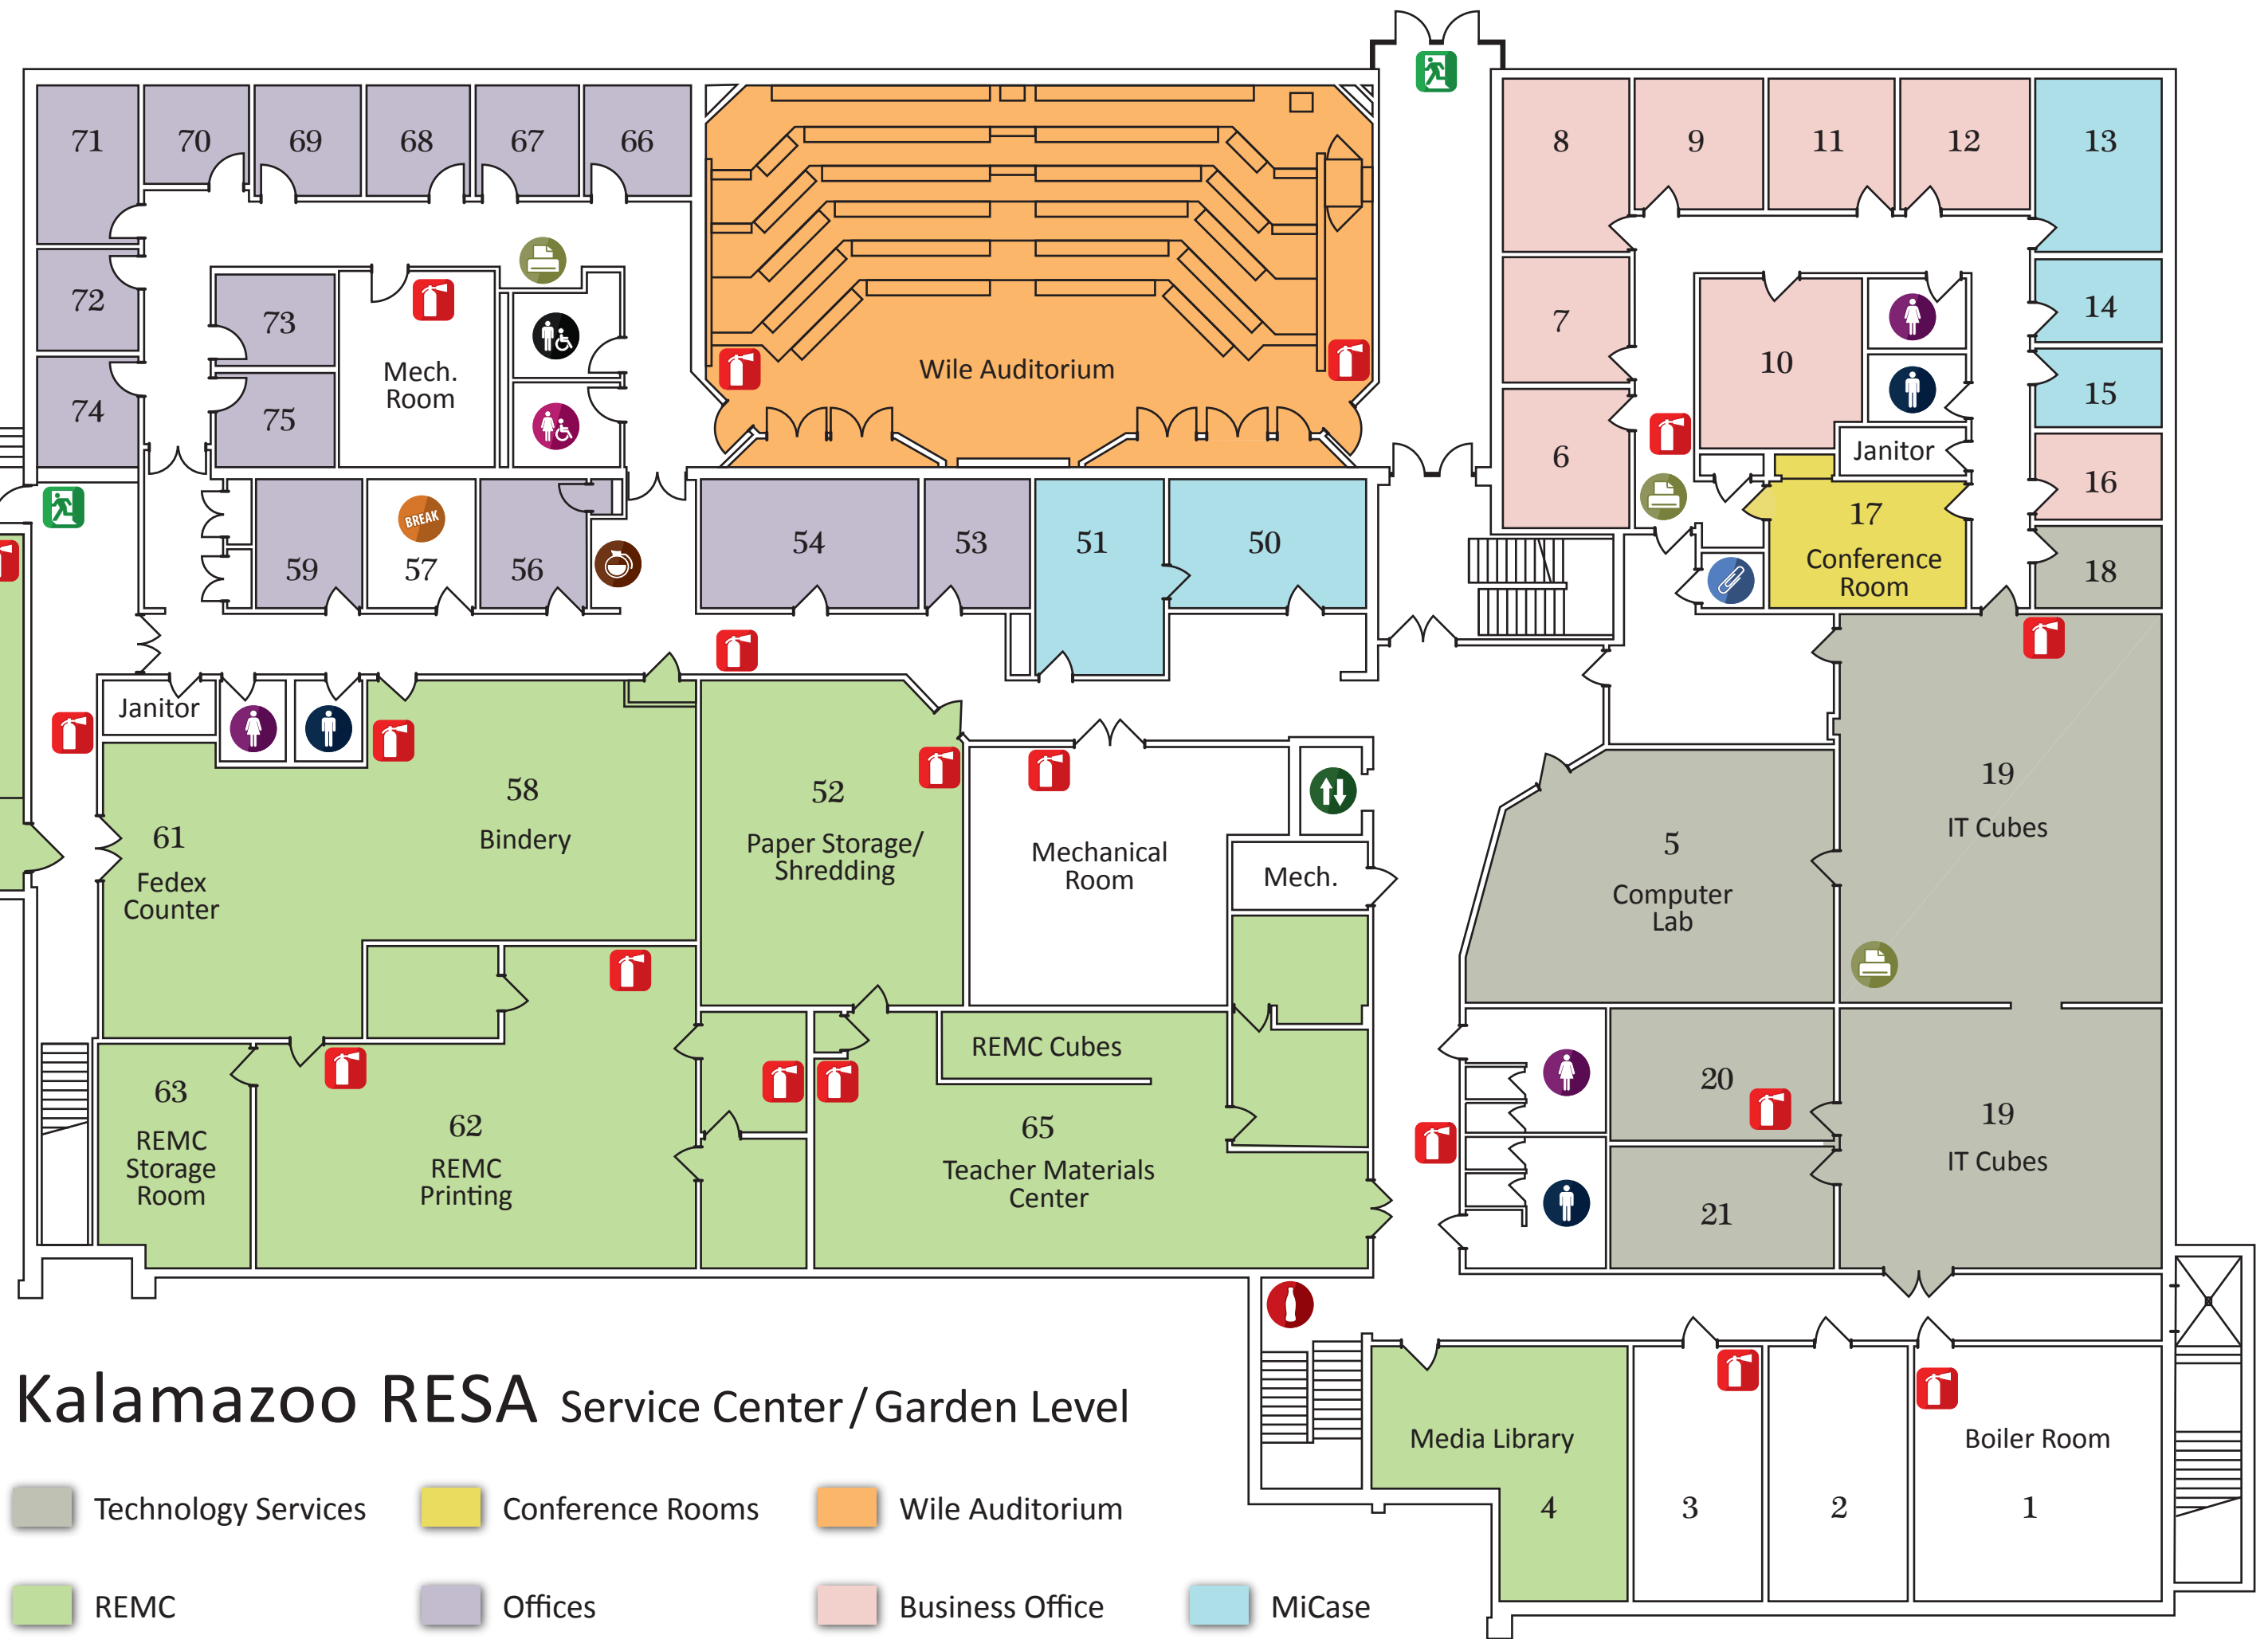

For Your Safety:

-  Fire Extinguisher
-  Exit
-  Supplies
-  Men's Restroom
-  Women's Restroom
-  Men's Handicapped Restroom
-  Women's Handicapped Restroom
-  Soda Machine
-  Elevator
-  Coffee
-  Printer
-  Break Room

Kalamazoo RESA Service Center / Garden Level

-  Technology Services
-  Conference Rooms
-  Wile Auditorium
-  REMC
-  Offices
-  Business Office
-  MiCase